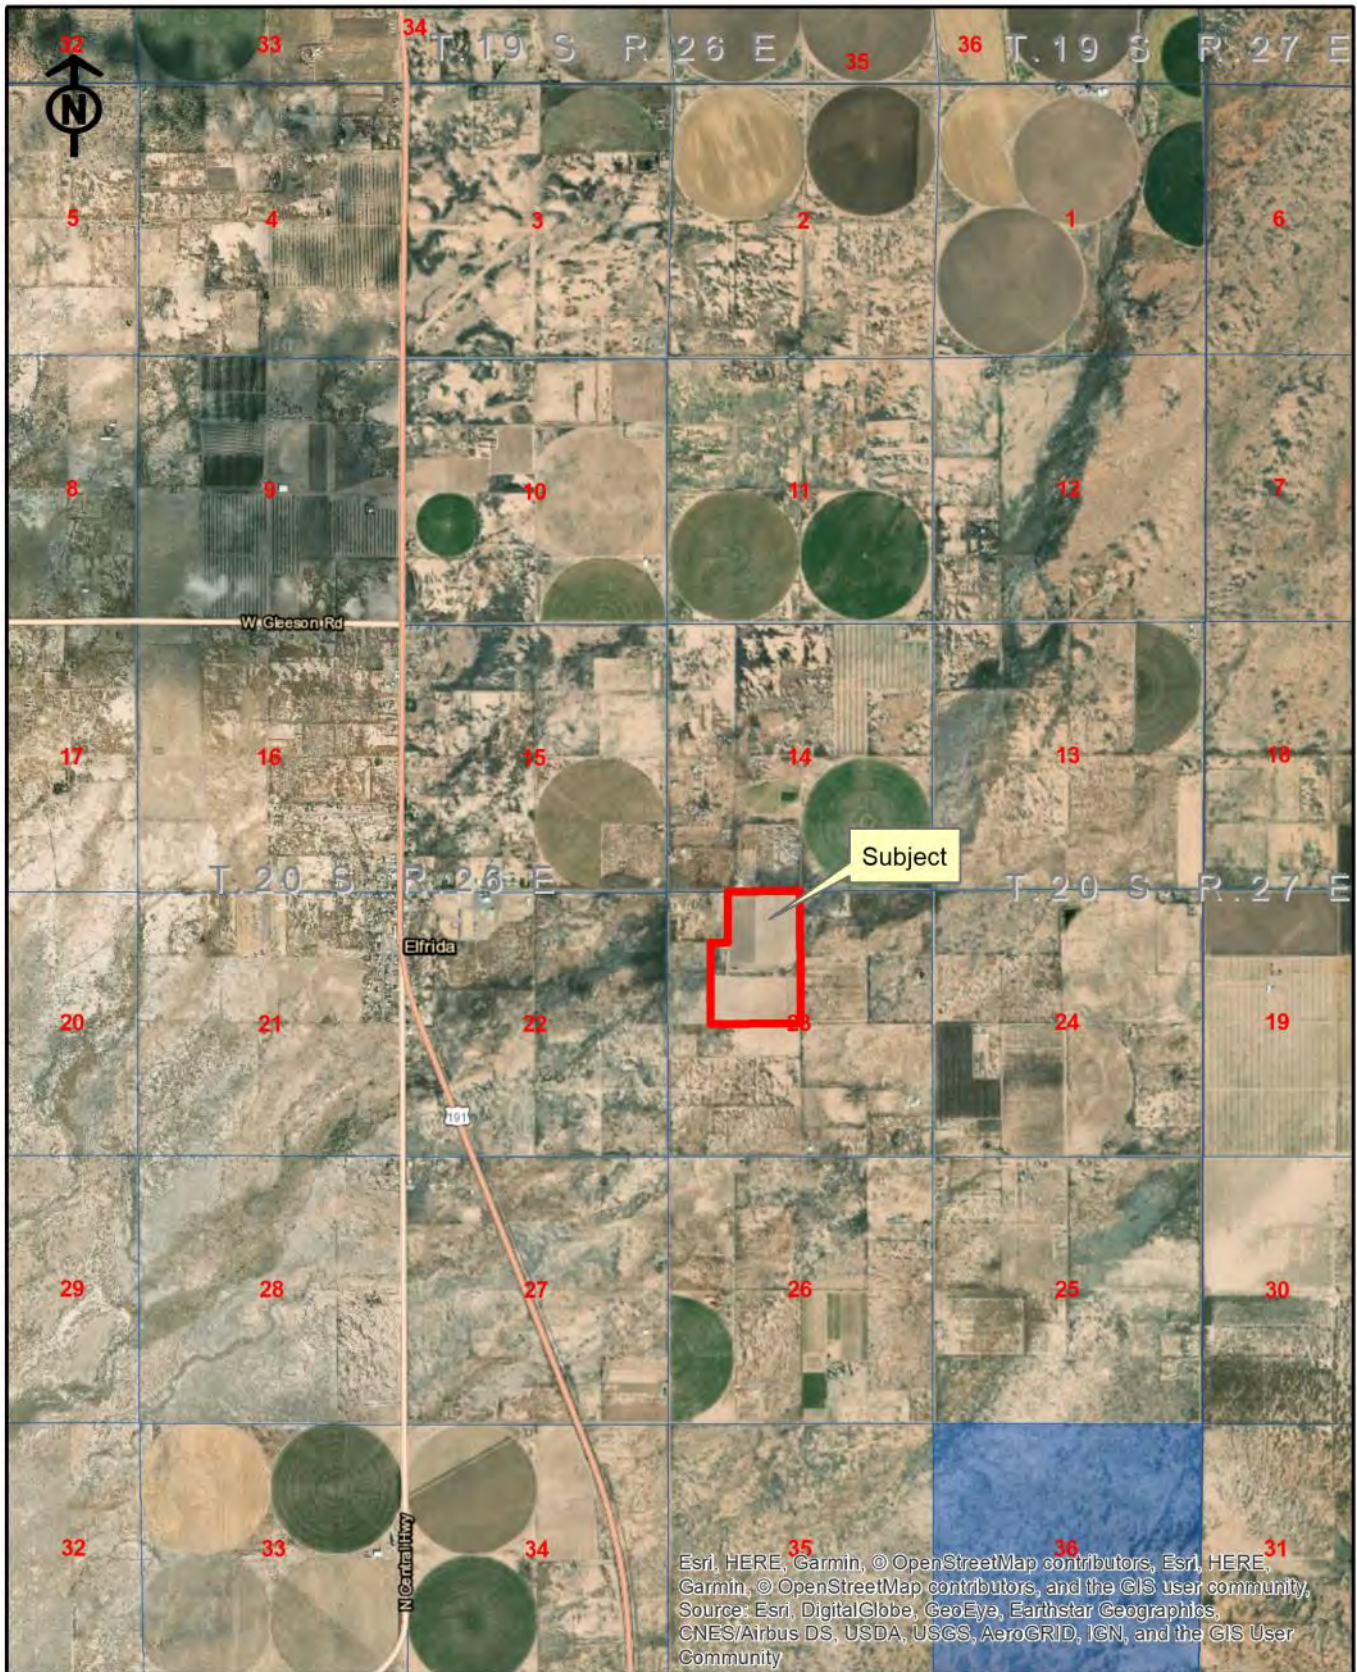

Three Rivers Ag Investments
White Water Creek Pecans
Area Map

Jack M. Doughty
(480) 802-2305 (Office)