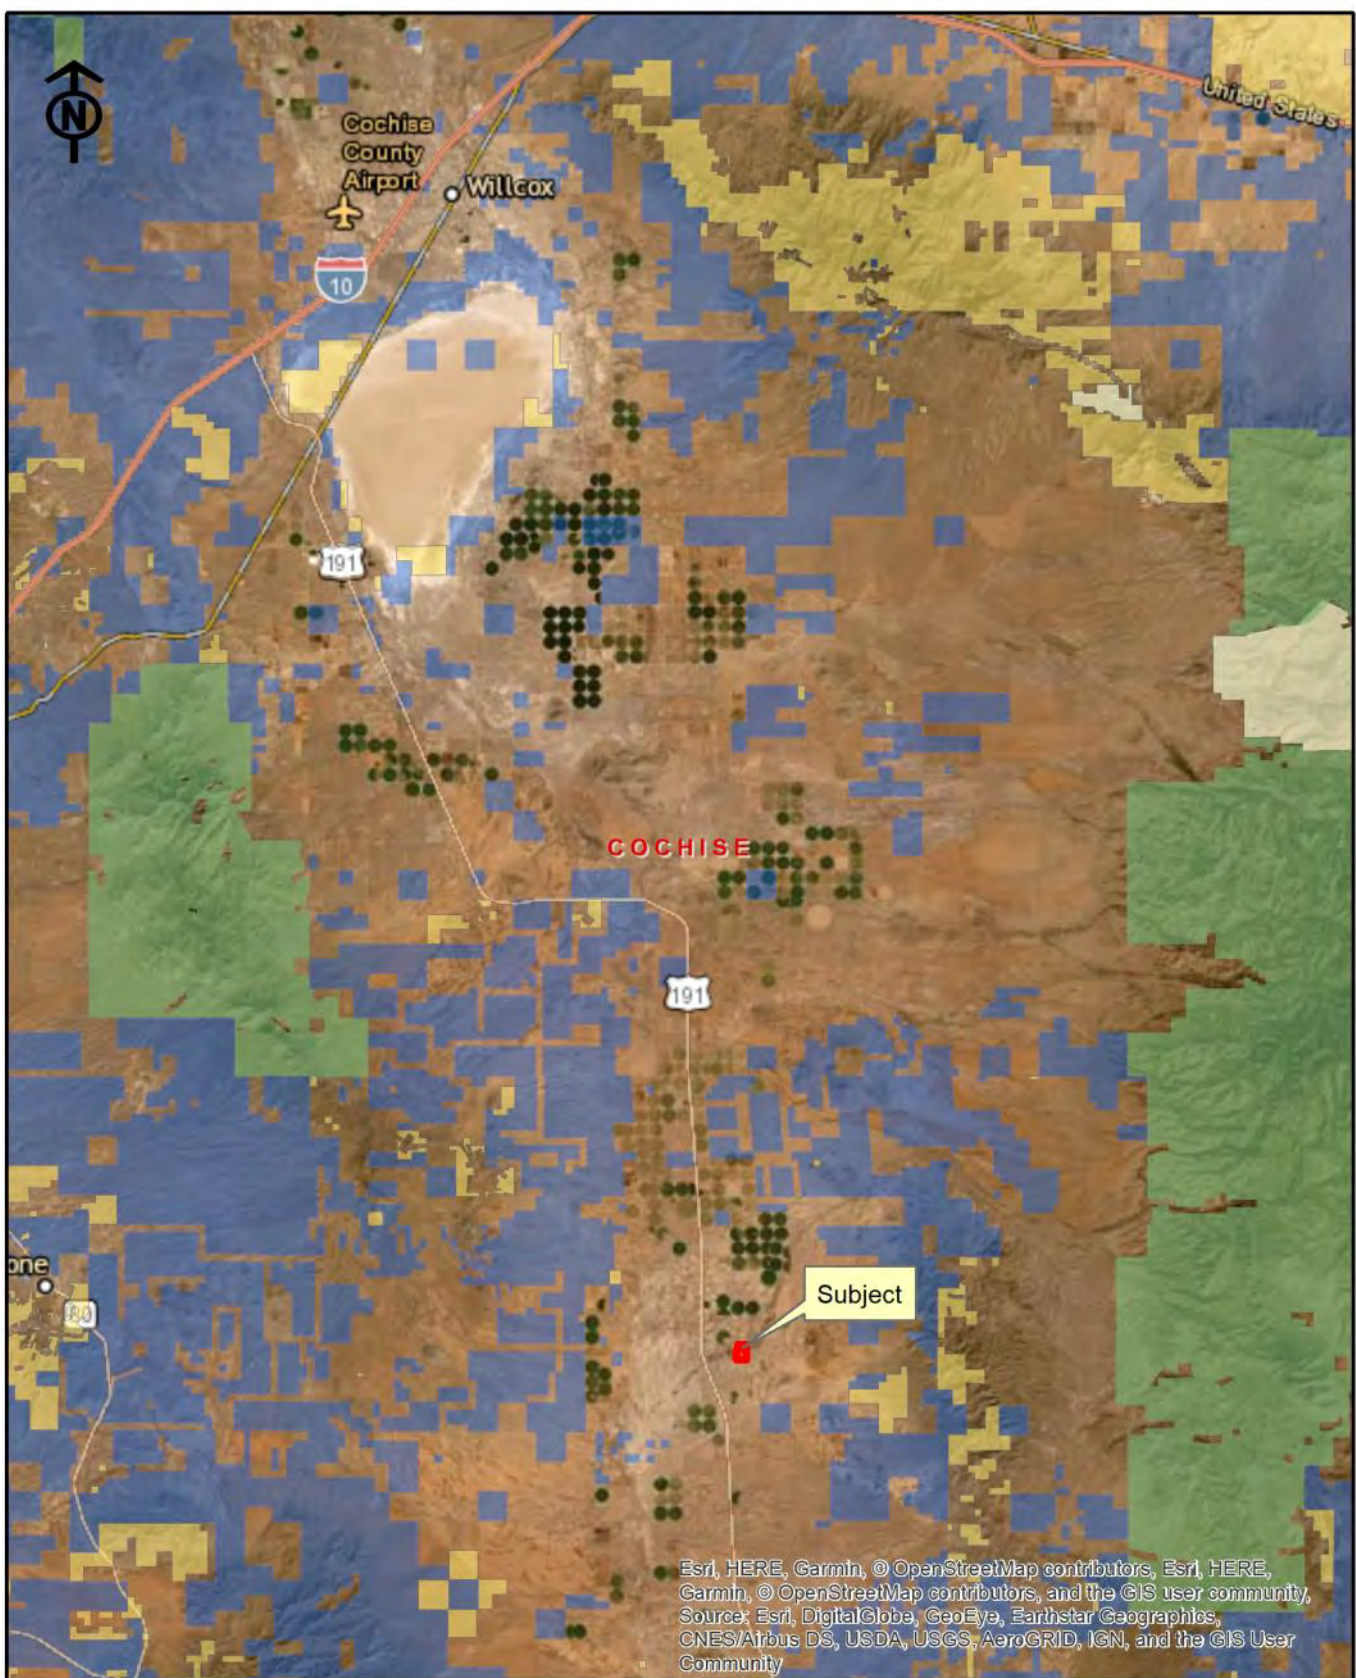

Three Rivers Ag Investments
White Water Creek Pecans
Location Map

Jack M. Doughty
(480) 802-2305 (Office)