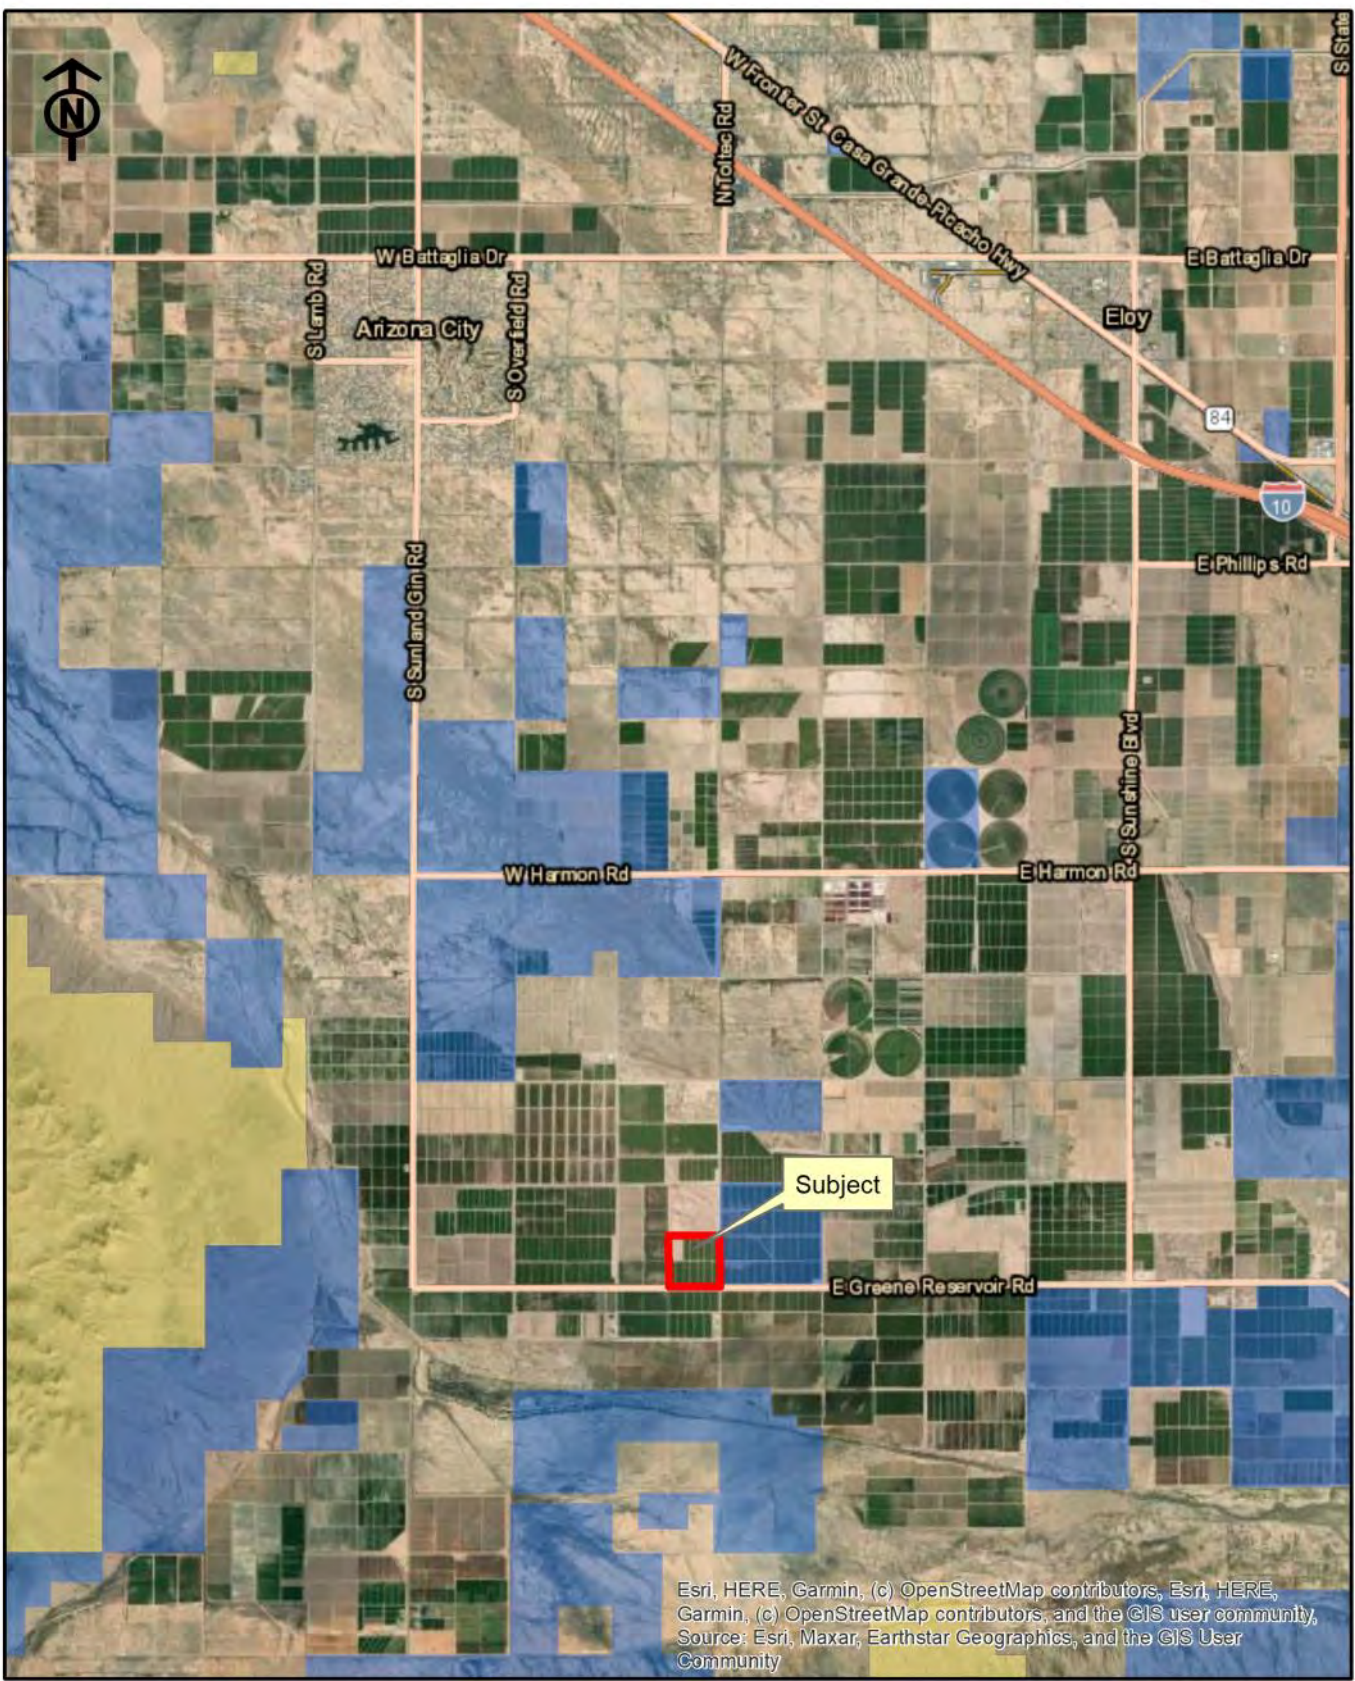

Esri, HERE, Garmin, (c) OpenStreetMap contributors, Esri, HERE, Garmin, (c) OpenStreetMap contributors, and the GIS user community, Source: Esri, Maxar, Earthstar Geographics, and the GIS User Community

Three Rivers Ag Investments
Toltec 160 Farm
Area Map

Jack M. Doughty
(480) 802-2305 (Office)