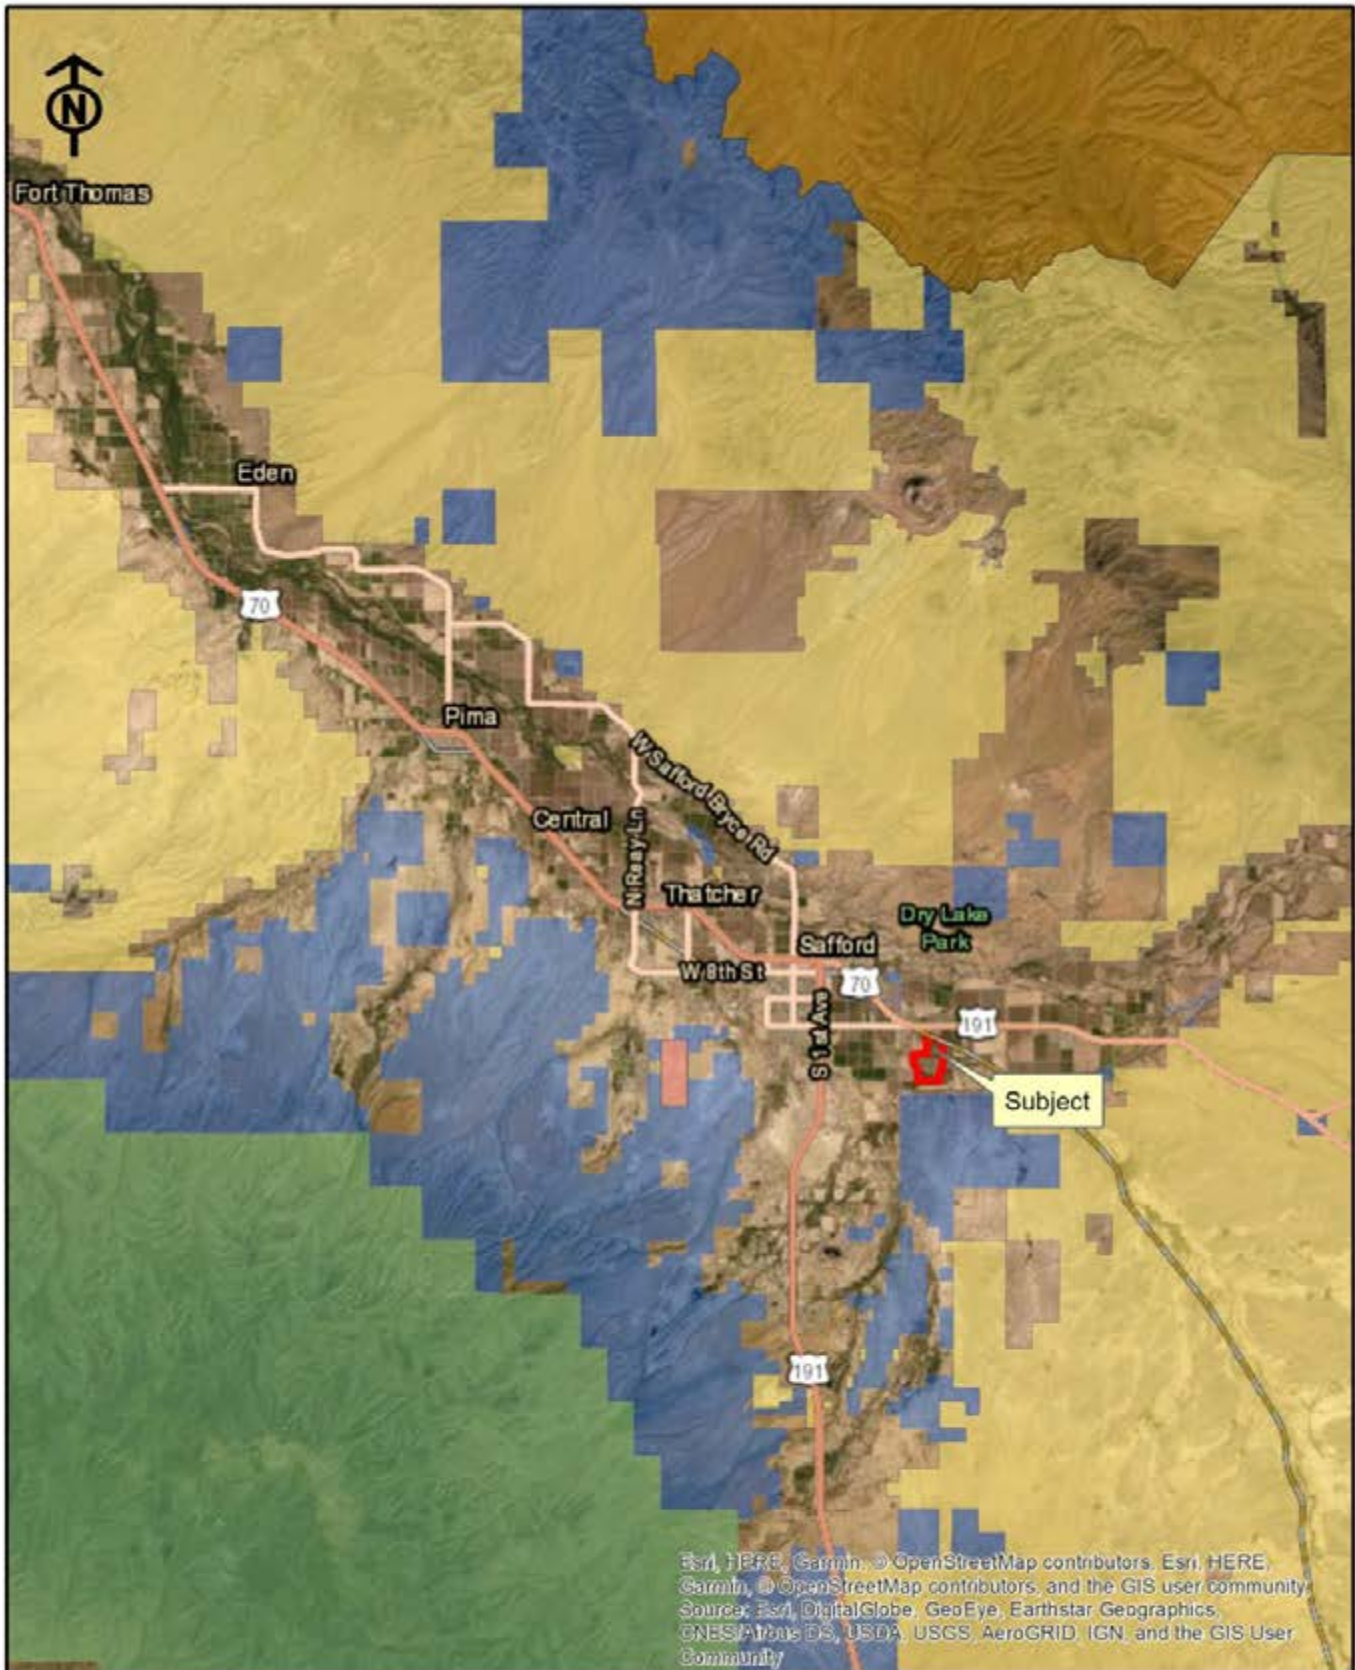

LANGLEY BREWERY FARM

Graham County, Arizona

204.80 Acres

Offered by: Jack Doughty, Three Rivers Ag Investments

LOCATION Located between Highway 70 and Solomon Road east of Safford, Graham County, Arizona. Entrance to the farm is off Solomon Road approximately one-half mile east of Montierth Lane, 2648 E. Solomon Road, Safford, Arizona 85546.

LEGAL A portion of Section 22, Township 7 South, Range 26 East, G&SRB&M, Graham County, Arizona.

APN 103-16-013A and 103-16-221

ACREAGE	Total acres	204.80
	Cropland acres	189.10
	GVID decreed acres	168.80

IRRIGATION The farm receives gravity flow water from the Gila River by its inclusion within the Gila Valley Irrigation District ("GVID"). District irrigation water is delivered from the Montezuma Canal for 91 acres at a cost of \$25.00 per acre; the San Jose Canal for 35.9 acres at a cost of \$40.00 per acre and the Highline Canal for 40.3 acres at a cost of \$135.00 per acre. Water rights to use the Gila River are governed by the Globe Equity Decree. Recent claims and subsequent settlements affect the right and utilization of groundwater and surface water from the GVID. Decreed acres are allotted at six (6) af/acre.

PRICE \$2,346,000 or \$11,500 per acre

TERMS Cash

COMMENTS Rare opportunity to purchase farmland in the upper Gila Valley with potential for residential development.

Three Rivers Ag Investments
 Langley Brewery Farm - 204 acres
 Location Map