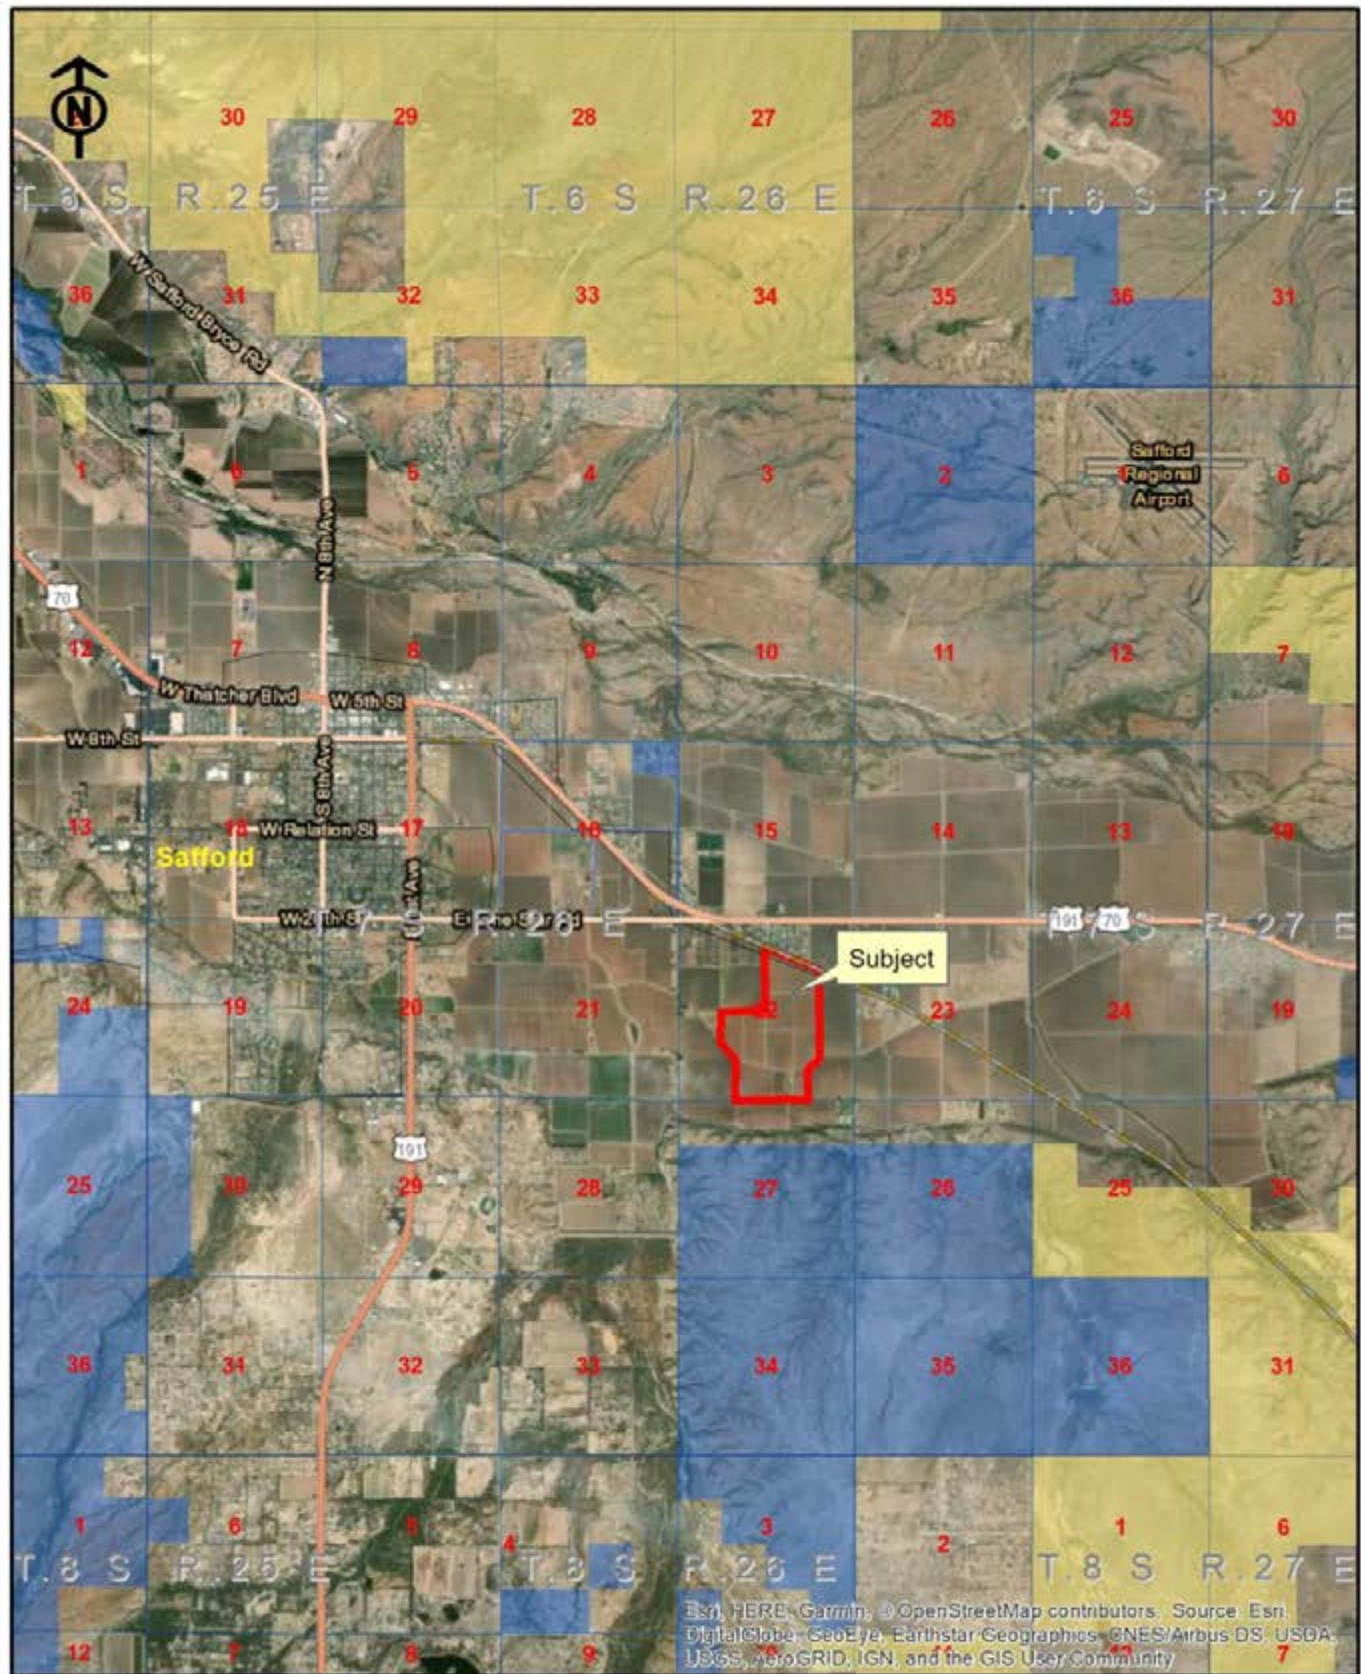

Three Rivers Ag Investments
Langley Brewery Farm - 204 acres
Area Map

Jack M. Doughty
(480) 802-2305 (Office)