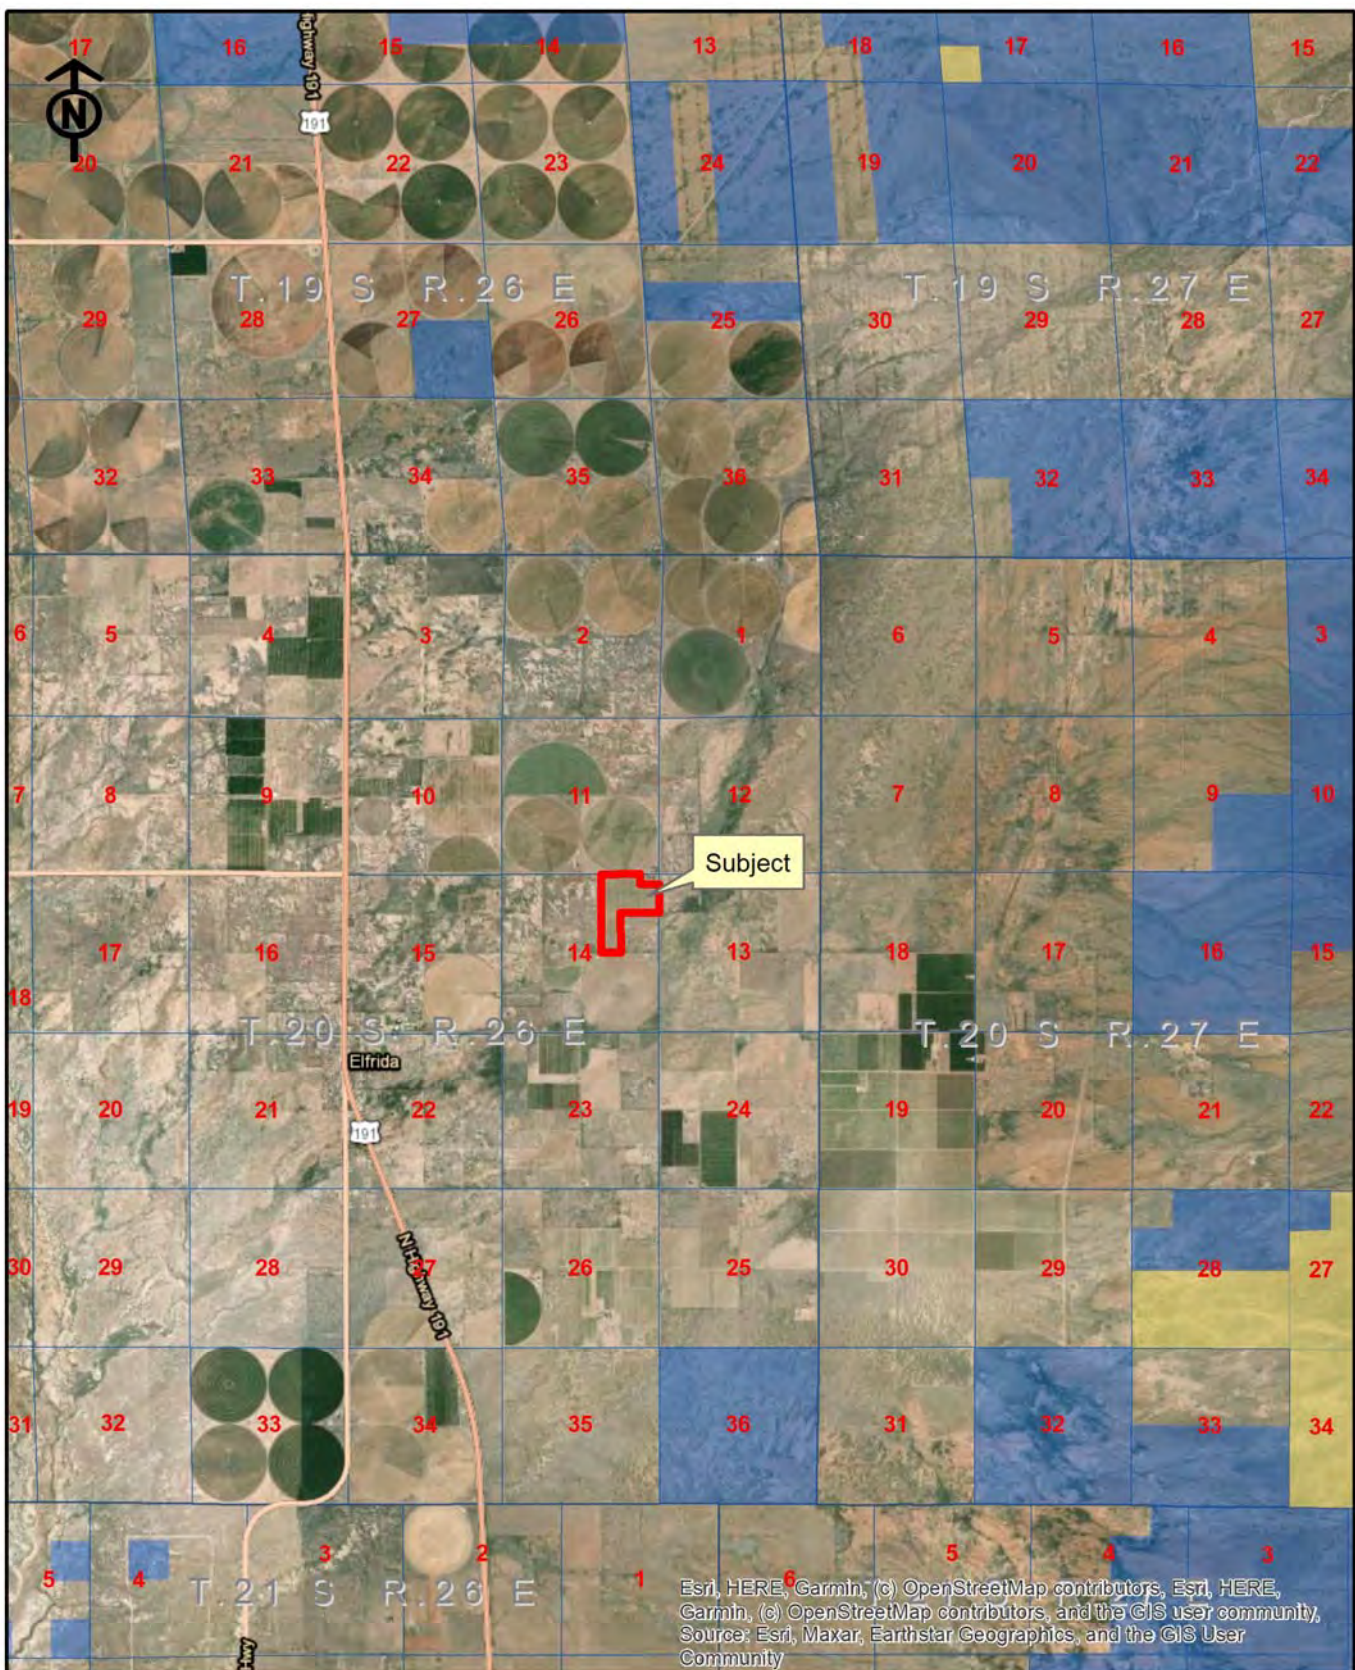

Three Rivers Ag Investments

Heritage Pecans Area Map

Jack M. Doughty
(480) 802-2305 (Office)