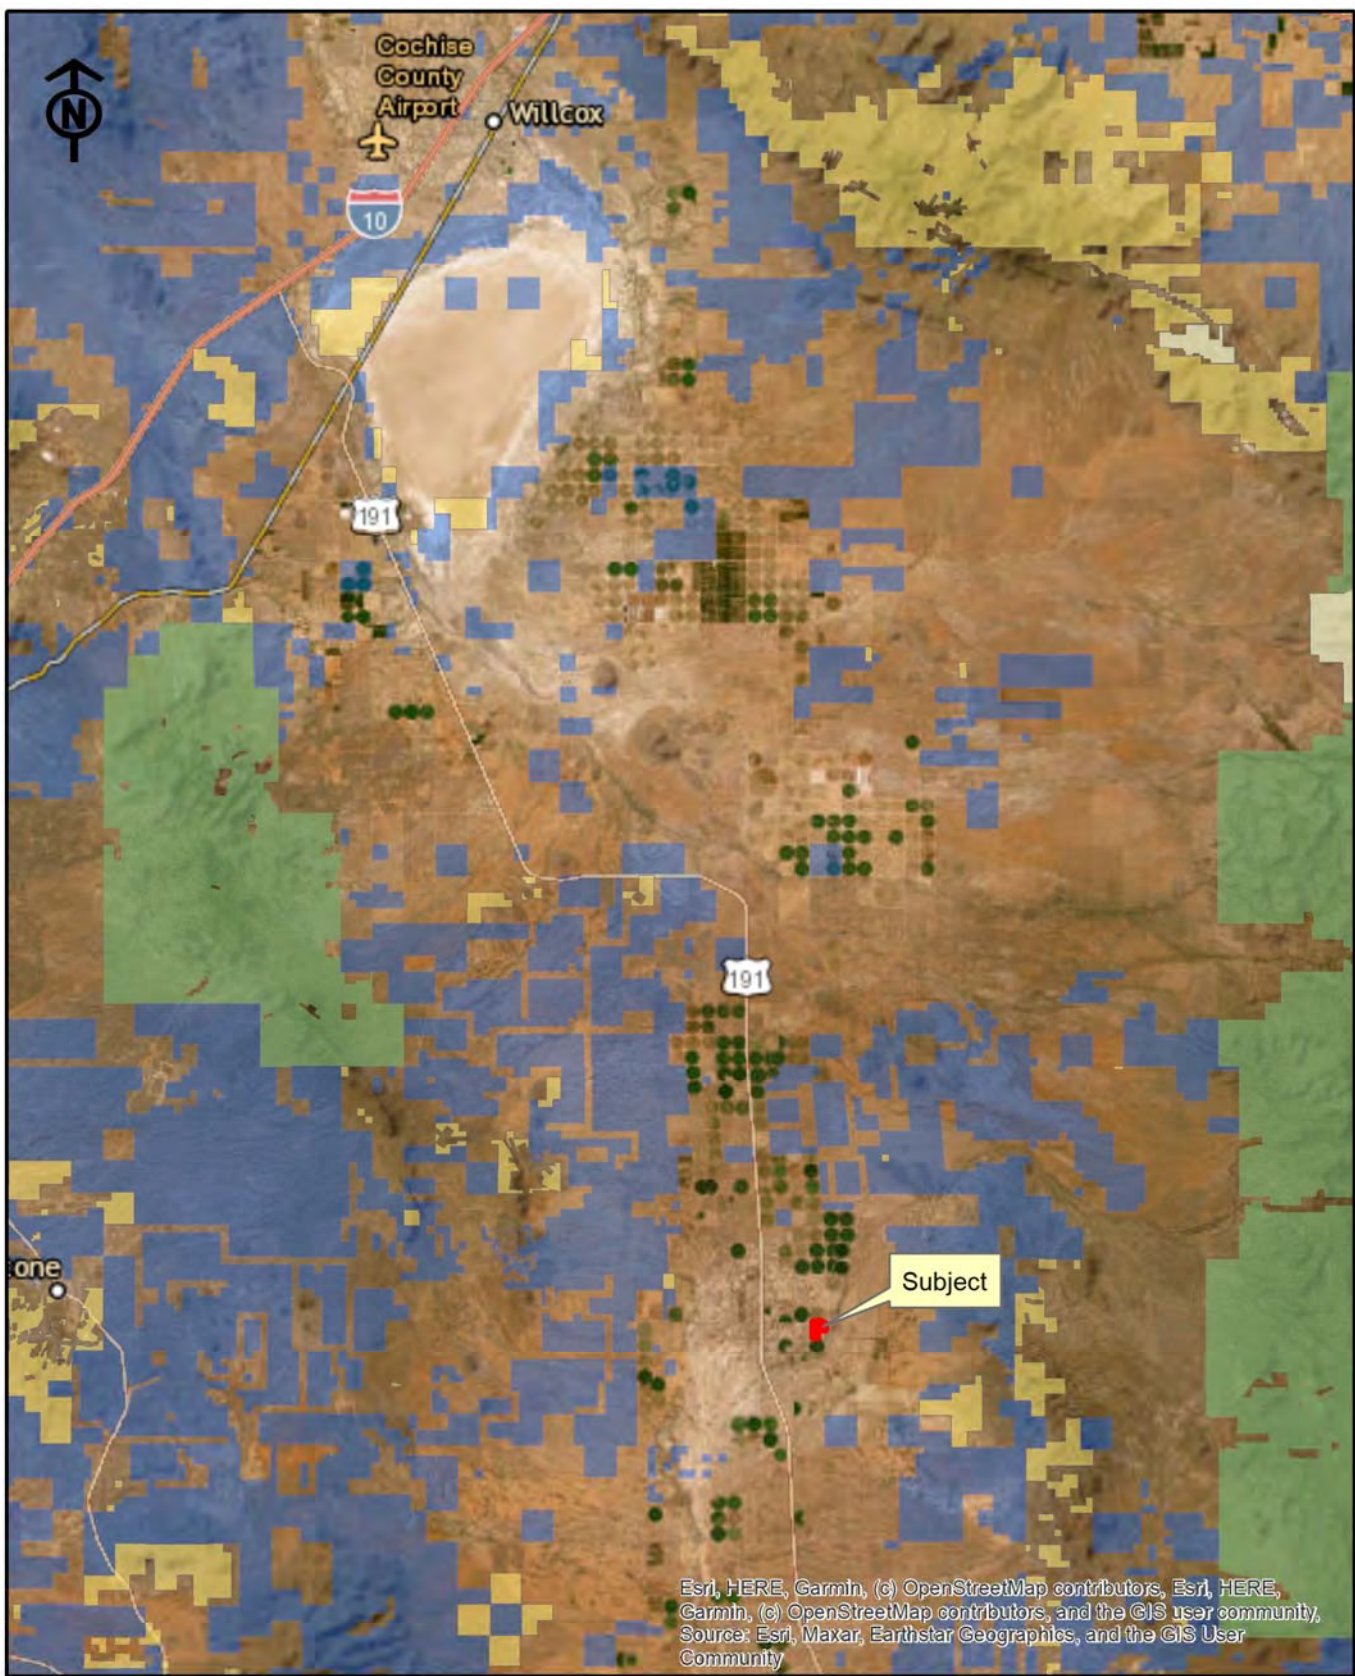

Esri, HERE, Garmin, (c) OpenStreetMap contributors, Esri, HERE, Garmin, (c) OpenStreetMap contributors, and the GIS user community, Source: Esri, Maxar, Earthstar Geographics, and the GIS User Community

Three Rivers Ag Investments Heritage Pecans Location Map

Jack M. Doughty
(480) 802-2305 (Office)