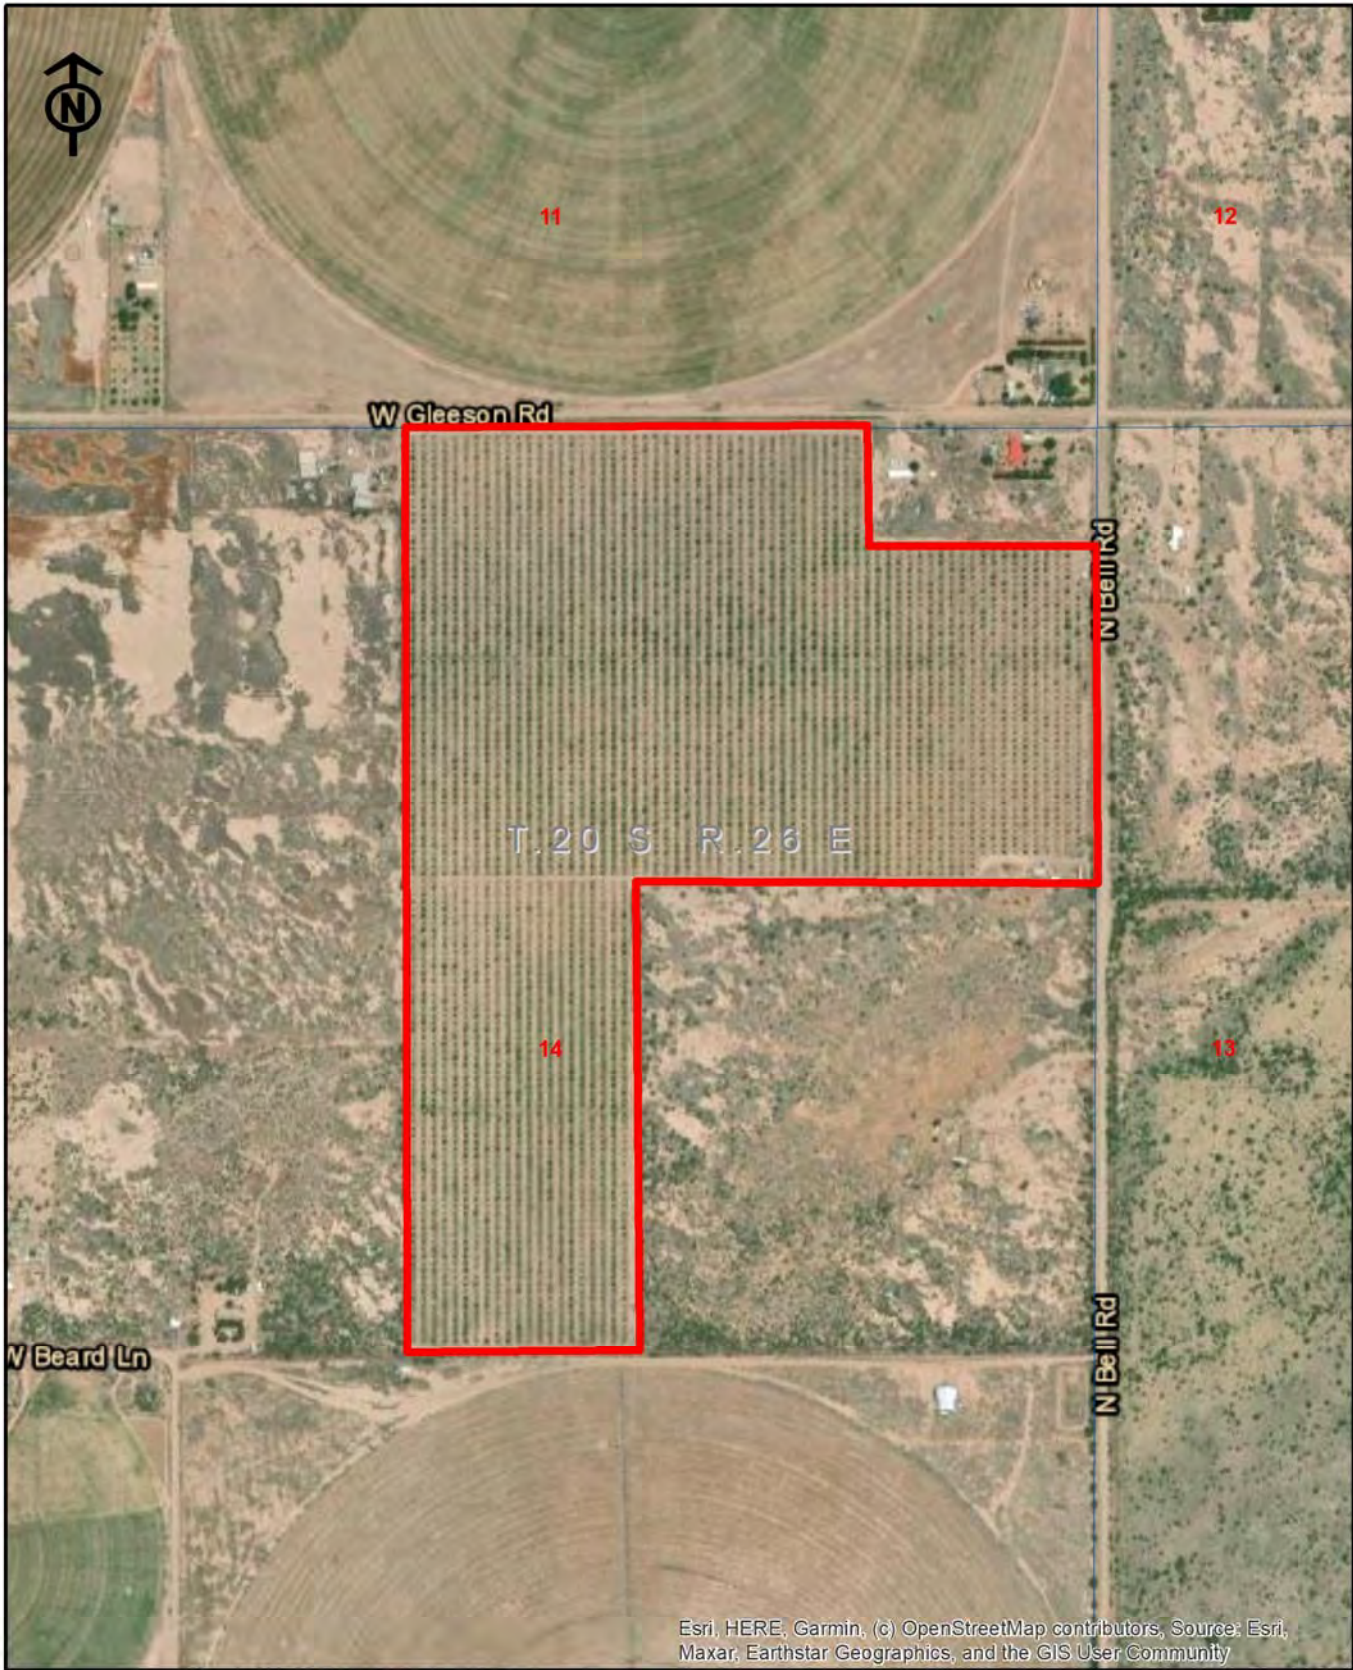

Three Rivers Ag Investments
Heritage Pecans
Aerial Map

Jack M. Doughty
(480) 802-2305 (Office)